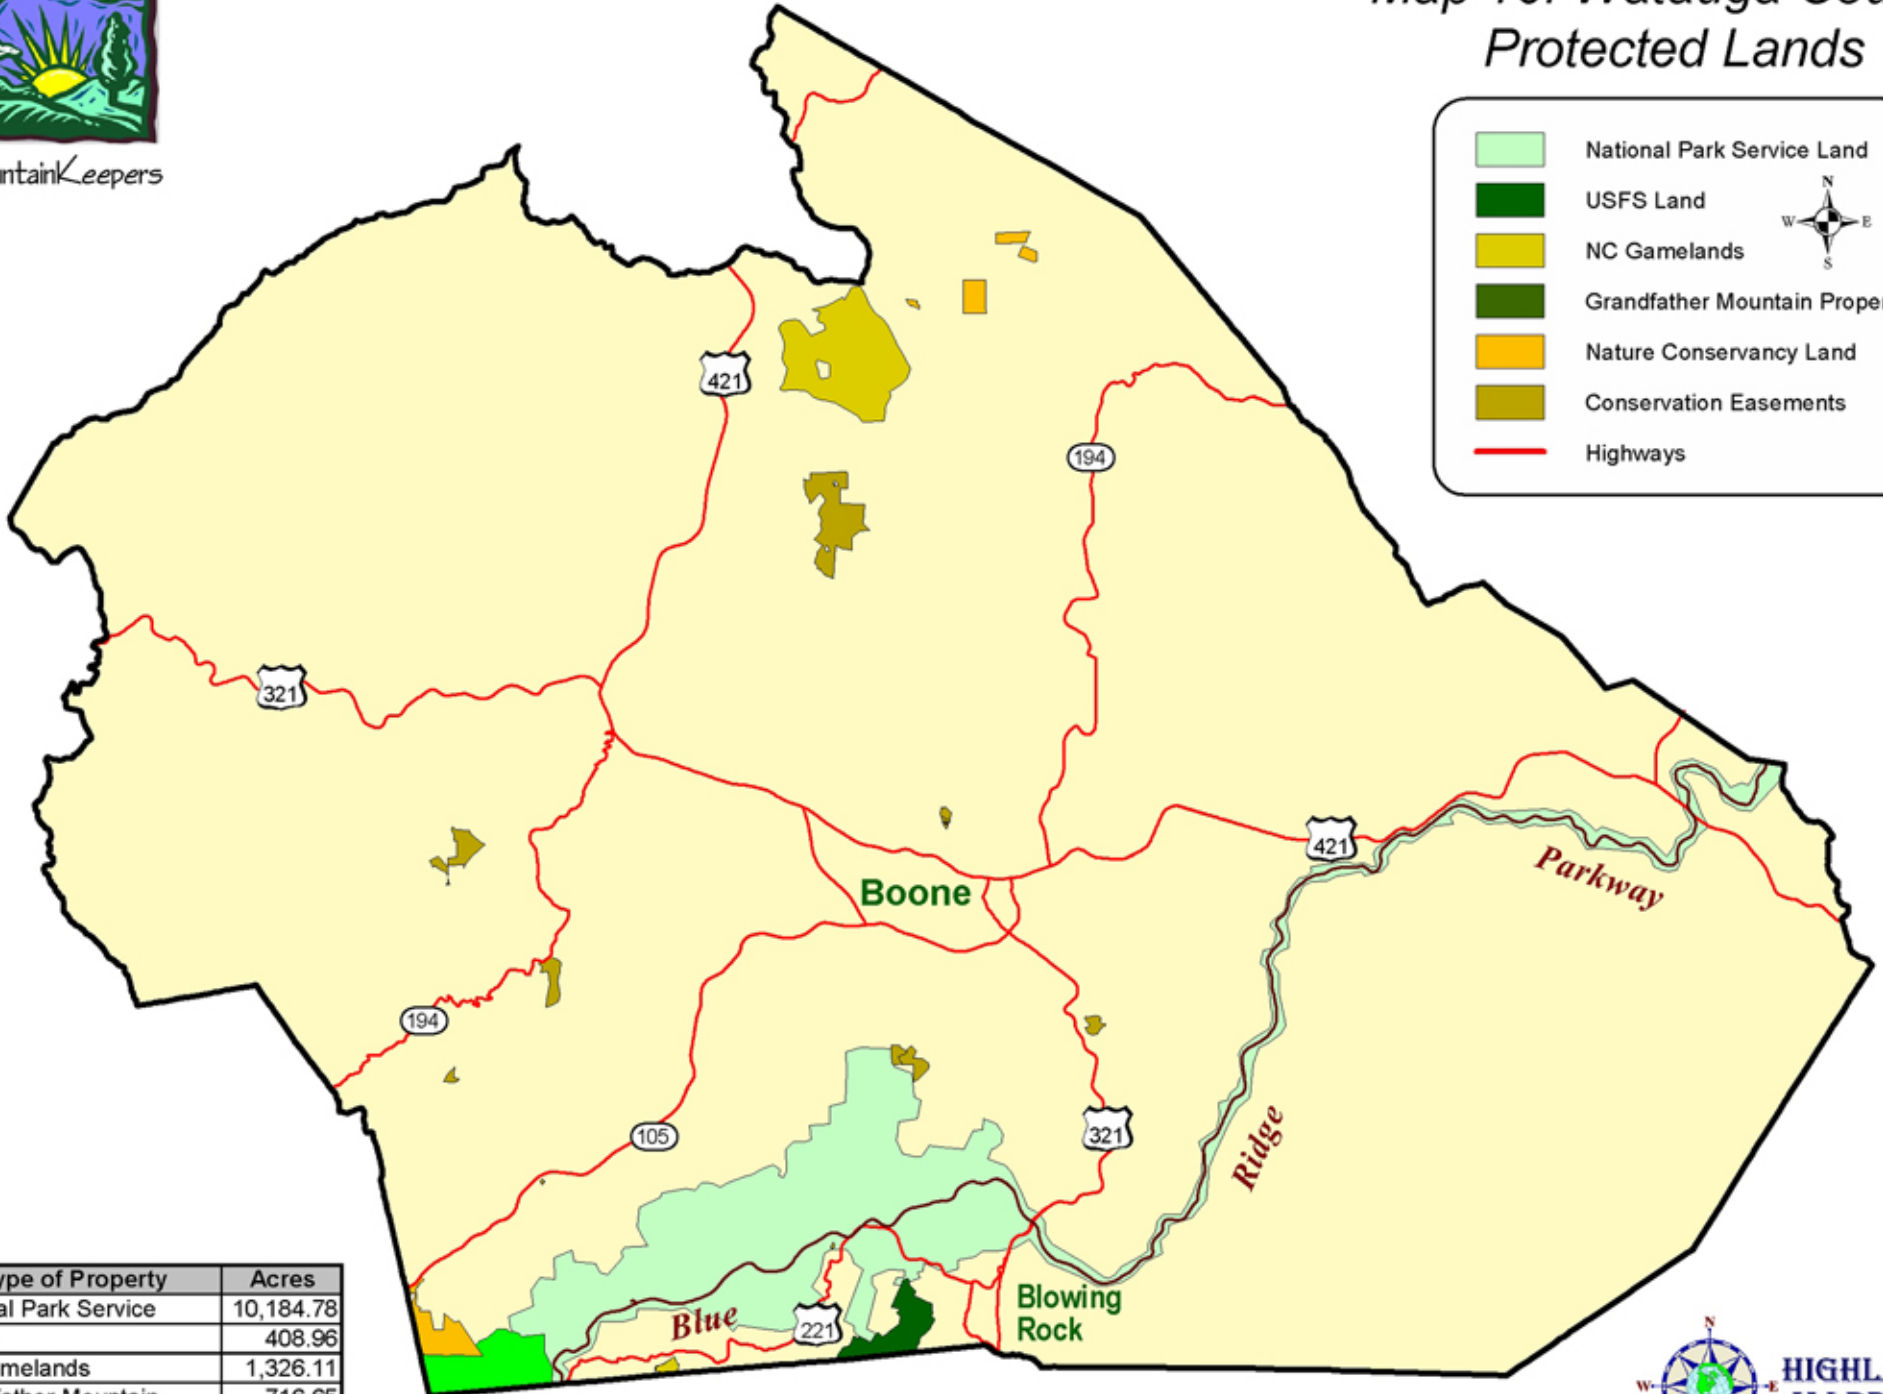

MountainKeepers

Map 10: Watauga County Protected Lands

- National Park Service Land
- USFS Land
- NC Gamelands
- Grandfather Mountain Property
- Nature Conservancy Land
- Conservation Easements
- Highways

Type of Property	Acres
National Park Service	10,184.78
USFS	408.96
NC Gamelands	1,326.11
Grandfather Mountain	716.65
Nature Conservancy Land	430.10
Conservation Easements	1,183.70