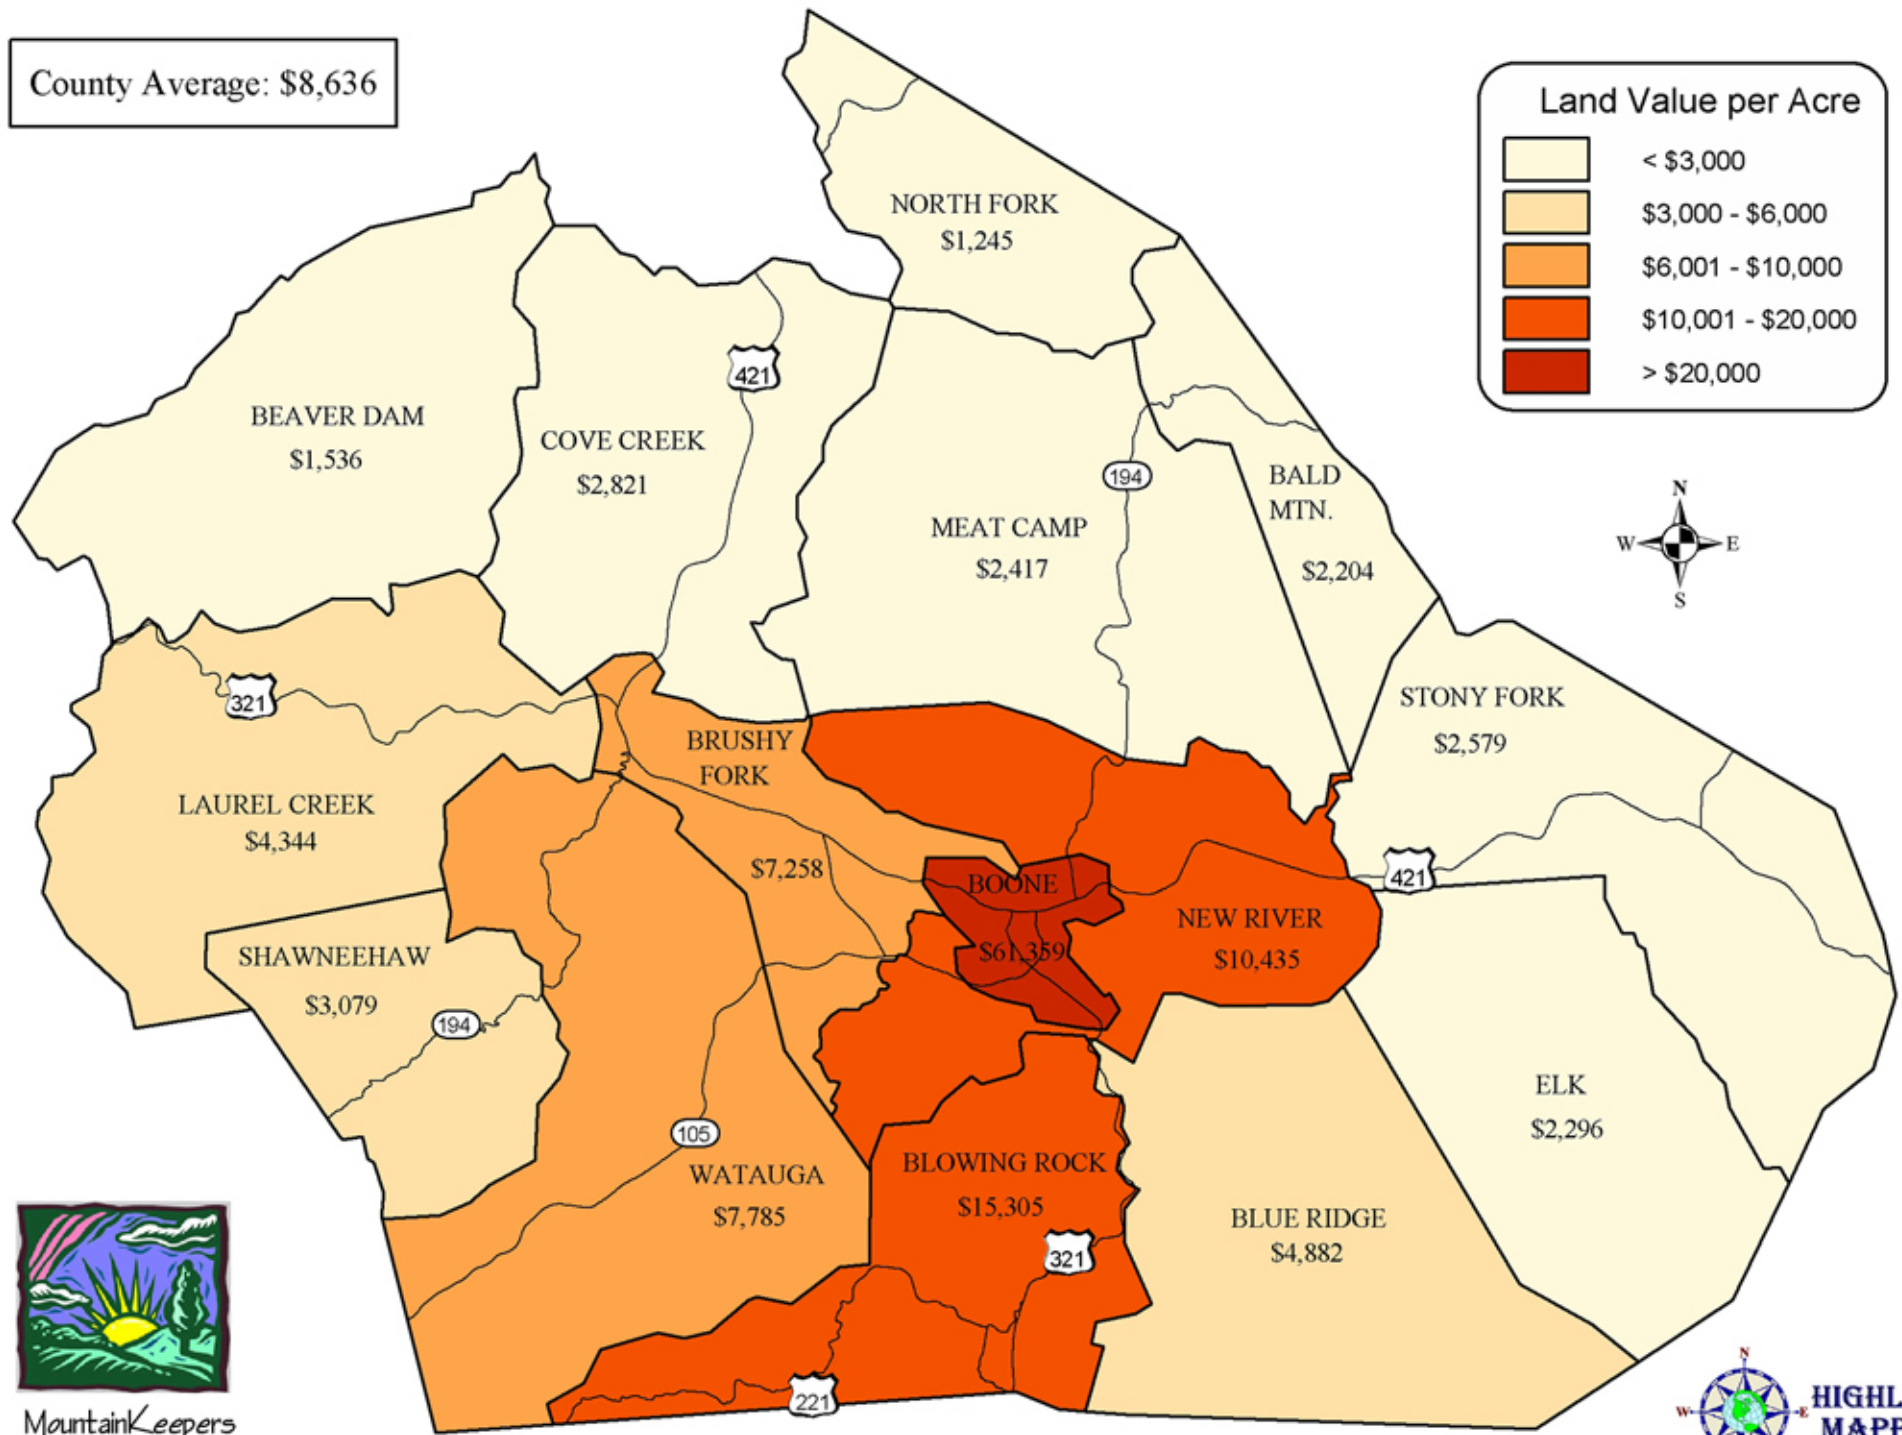

Map 6: Watauga County: Average Land Value per Acre by Township - 2001

County Average: \$8,636

MountainKeepers